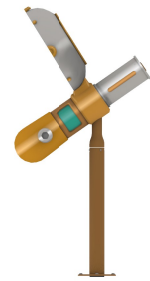

SQWERTS SPRAYER SERIES

THEMED CREATIONS WITH COOL SPRAY EFFECTS

WATER ODYSSEY™
BY FOUNTAIN PEOPLE
A PLAYCORE Company

Shield Cannon

Note: Final product may vary from rendering.

Activity

Create an industrial-themed adventure with the Shield Cannon Aqua Sprayer. Designed with a mounted spyglass, patrons can aim, shoot, and dodge aerated streams of water creating a high-energy, interactive aquatic play environment. This steampunk themed sprayer is available with 45 to 360 degree swing (operating range) in the horizontal plane - standard is 90° horizontal swing.

Model: TS-002

10-15 GPM @ 5-8 PSI
(38-57 LPM @ 0.34-0.55 BAR)
Throw: 7-10 FT / 213-304 CM

10-15 GPM @ 5-8 PSI
(38-57 LPM @ 0.34-0.55 BAR)
Throw: 7-10 FT / 213-304 CM

Height: 4' - 1" (125 CM)
From Base to nozzle

Features & Benefits

- Can enhance your facility's theme
- Coated with Aqua Armor - the most durable Chlorine UV and vandal resistant coating in the industry
- Interchangeable with other Fun Forms™ spray features
- ASTM compliant