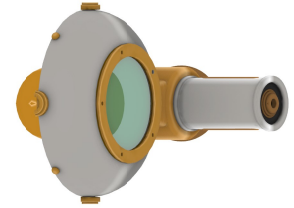

SQWERTS SPRAYER SERIES

THEMED CREATIONS WITH COOL SPRAY EFFECTS

WATER ODYSSEY™
BY FOUNTAIN PEOPLE
A PLAYCORE Company

Shield Cannon

Note: Final product may vary from rendering.

Activity

Create an industrial-themed adventure with the Shield Cannon Aqua Sprayer. Designed with a mounted spyglass, patrons can aim, shoot, and dodge aerated streams of water creating a high-energy, interactive aquatic play environment. This steampunk themed sprayer is available with 45 to 360 degree swing (operating range) in the horizontal plane - standard is 90° horizontal swing.

Model: TS-002

10-15 GPM @ 5-8 PSI
(38-57 LPM @ 0.34-0.55 BAR)
Throw: 7-10 FT / 213-304 CM

10-15 GPM @ 5-8 PSI
(38-57 LPM @ 0.34-0.55 BAR)
Throw: 7-10 FT / 213-304 CM

Height: 4' - 1" (125 CM)
From Base to nozzle

Features & Benefits

- Can enhance your facility's theme
- Coated with Aqua Armor - the most durable Chlorine UV and vandal resistant coating in the industry
- Interchangeable with other Fun Forms™ spray features
- ASTM compliant