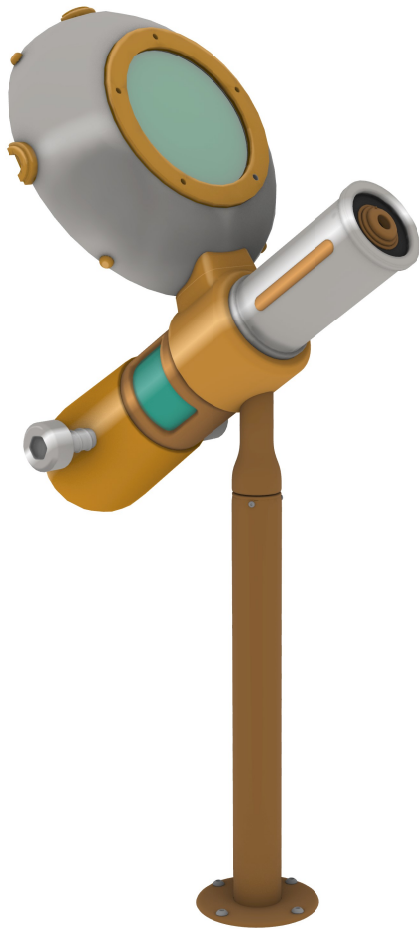

SQWERTS SPRAYER SERIES

THEMED CREATIONS WITH COOL SPRAY EFFECTS

WATER ODYSSEY™
BY FOUNTAIN PEOPLE
A PLAYCORE Company

Shield Cannon

Note: Final product may vary from rendering.

Activity

Create an industrial-themed adventure with the Shield Cannon Aqua Sprayer. Designed with a mounted spyglass, patrons can aim, shoot, and dodge aerated streams of water creating a high-energy, interactive aquatic play environment. This steampunk themed sprayer is available with 45 to 360 degree swing (operating range) in the horizontal plane - standard is 90° horizontal swing.

Model: TS-002

10-15 GPM @ 5-8 PSI
(38-57 LPM @ 0.34-0.55 BAR)
Throw: 7-10 FT / 213-304 CM

10-15 GPM @ 5-8 PSI
(38-57 LPM @ 0.34-0.55 BAR)
Throw: 7-10 FT / 213-304 CM

Height: 4' - 1" (125 CM)
From Base to nozzle

Features & Benefits

- Can enhance your facility's theme
- Coated with Aqua Armor - the most durable Chlorine UV and vandal resistant coating in the industry
- Interchangeable with other Fun Forms™ spray features
- ASTM compliant