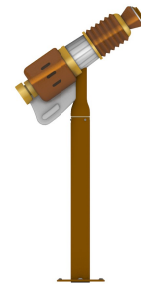

# SQWERTS SPRAYER SERIES

THEMED CREATIONS WITH COOL SPRAY EFFECTS

**WATER ODYSSEY™**  
BY FOUNTAIN PEOPLE  
A PLAYCORE Company

## Blaster Ray

**Note:** Final product may vary from rendering.

### Activity

Inspired by turn-of-the-century mechanical innovation, the Blaster Ray combines industrial design with interactive aquatic play. This sprayer features brass tones, emits a soft aerated stream of water, and is available with 45 to 360 degree swing (operating range) in the horizontal plane - standard is 90° horizontal swing.