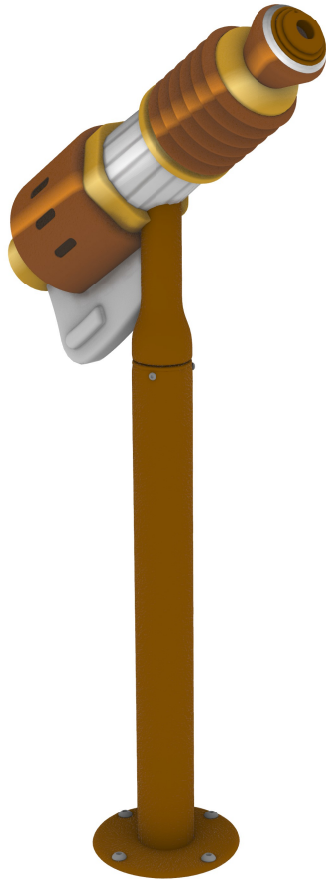

# SQWERTS SPRAYER SERIES

THEMED CREATIONS WITH COOL SPRAY EFFECTS

**WATER ODYSSEY™**  
BY FOUNTAIN PEOPLE  
A PLAYCORE Company

## Blaster Ray

**Note:** Final product may vary from rendering.

### Activity

Inspired by turn-of-the-century mechanical innovation, the Blaster Ray combines industrial design with interactive aquatic play. This sprayer features brass tones, emits a soft aerated stream of water, and is available with 45 to 360 degree swing (operating range) in the horizontal plane - standard is 90° horizontal swing.

### Model: TS-001

-  10-15 GPM @ 5-8 PSI  
(38-57 LPM @ 0.34-0.55 BAR)  
Throw: 7-10 FT / 213-304 CM
-  10-15 GPM @ 5-8 PSI  
(38-57 LPM @ 0.34-0.55 BAR)  
Throw: 7-10 FT / 213-304 CM
-  Height: 4' - 1" (125 CM)  
From Base to nozzle