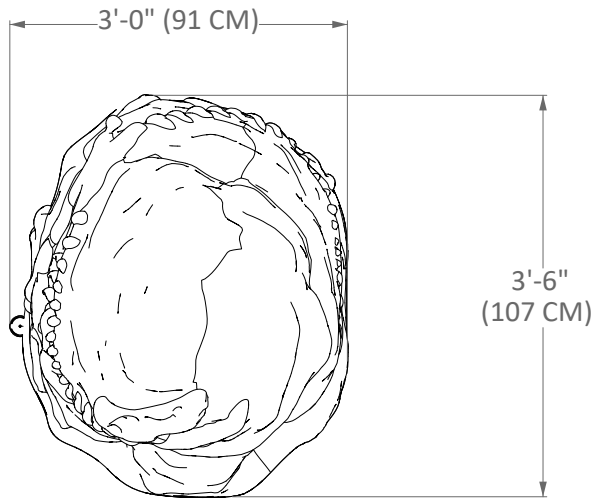

CREATING COMPELLING AQUATIC PLAY EXPERIENCES
512.392.1155 | www.waterodyssey.com

Specifications

Model Number: F2168

Age Group: Designated for ages 5 - 12

Construction: Hard foam core with Aqua Armor™ (structural elastomeric polymer outer shell)