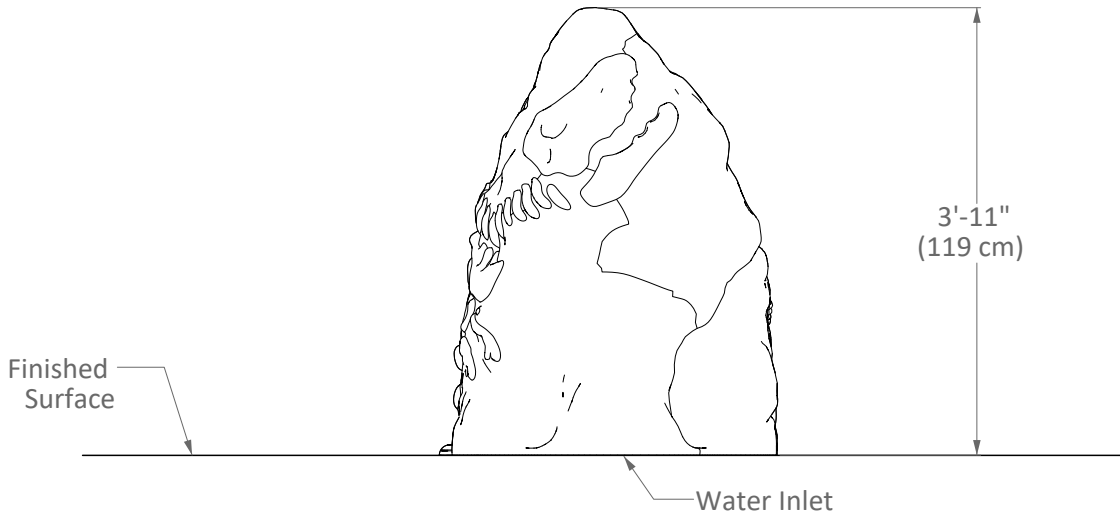

Model: F2168

24 GPM at 3 PSI (91 LPM at 0.21 BAR)

3'-0" / 3'-6" / 3'-11"
(91 / 107 / 119 CM)

Features & Benefits

- Can enhance your facility's theme.
- Coated with Aqua Armor - the most durable Chlorine UV and vandal resistant coating in the industry.
- Interchangeable with other Fun Forms™ spray features.
- ASTM compliant.

CREATING COMPELLING AQUATIC PLAY EXPERIENCES
512.392.1155 | www.waterodyssey.com

Specifications

Model Number: F2168

Age Group: Designated for ages 5 - 12

Construction: Hard foam core with Aqua Armor™ (structural elastomeric polymer outer shell)