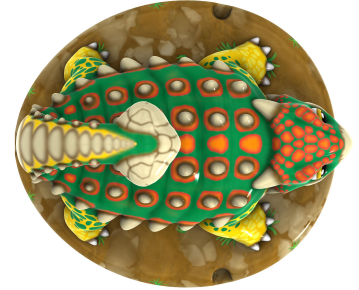

FunForms™ Aqua Sprayers

THEMED CREATIONS WITH COOL SPRAY EFFECTS

WATER ODYSSEY™
BY FOUNTAIN PEOPLE
A PLAYCORE Company

Dino Anky

Note: Final product may vary from rendering.

Activity

Designed for ages 5-12, this Ankylosaurus-themed Aqua Sprayer emits outward-arching streams of water from its tail that children can run through and crawl under. With bold colors and a playful expression, this dino-themed spray feature helps bring immersive splash pad theming to life.

Model: F2167

4 GPM at 3 PSI (15 LPM at 0.21 BAR)

4'-6" / 3'-10" / 3'-1"
(137 / 117 / 94 CM)

Features & Benefits

- Can enhance your facility's theme.
- Coated with Aqua Armor - the most durable Chlorine UV and vandal resistant coating in the industry.
- Interchangeable with other Fun Forms™ spray features.
- ASTM compliant.

CREATING COMPELLING AQUATIC PLAY EXPERIENCES
512.392.1155 | www.waterodyssey.com

Specifications

Model Number: F2167

Age Group: Designated for ages 5 - 12

Construction: Hard foam core with Aqua Armor™ (structural elastomeric polymer outer shell)