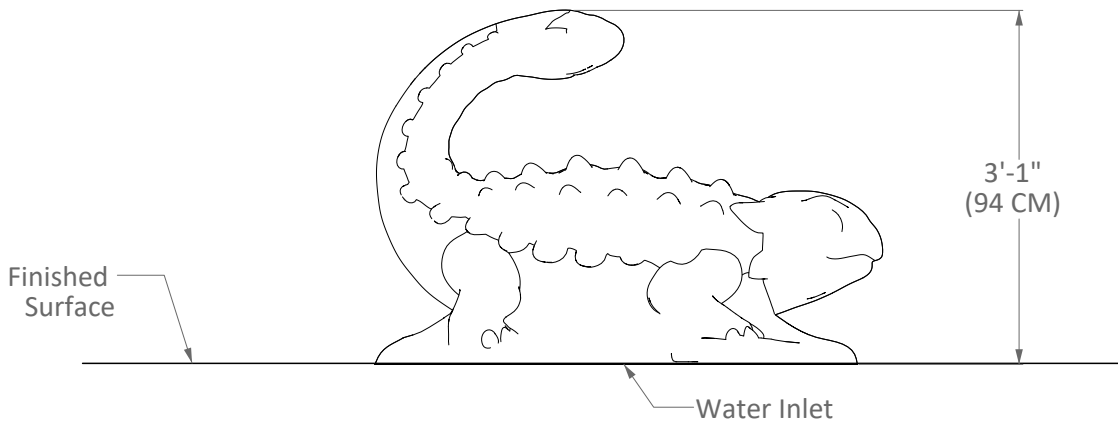

FunForms™ Aqua Sprayers

THEMED CREATIONS WITH COOL SPRAY EFFECTS

WATER ODYSSEY™
BY FOUNTAIN PEOPLE
A PLAYCORE Company

Dino Anky

Note: Final product may vary from rendering.

Activity

Designed for ages 5-12, this Ankylosaurus-themed Aqua Sprayer emits outward-arching streams of water from its tail that children can run through and crawl under. With bold colors and a playful expression, this dino-themed spray feature helps bring immersive splash pad theming to life.

Model: F2167

4 GPM at 3 PSI (15 LPM at 0.21 BAR)

4'-6" / 3'-10" / 3'-1"
(137 / 117 / 94 CM)

Features & Benefits

- Can enhance your facility's theme.
- Coated with Aqua Armor - the most durable Chlorine UV and vandal resistant coating in the industry.
- Interchangeable with other Fun Forms™ spray features.
- ASTM compliant.

CREATING COMPELLING AQUATIC PLAY EXPERIENCES
512.392.1155 | www.waterodyssey.com

Specifications

Model Number: F2167

Age Group: Designated for ages 5 - 12

Construction: Hard foam core with Aqua Armor™ (structural elastomeric polymer outer shell)

Hydraulic Requirements: 4 GPM at 3 PSI (15 LPM at 0.21 BAR)

Dimensions: L / W / H: 4'-6" / 3'-10" / 3'-1" (137 / 117 / 94 CM)

Note: Refer to "Installation Detail" for additional installation procedure.

Dino Anky