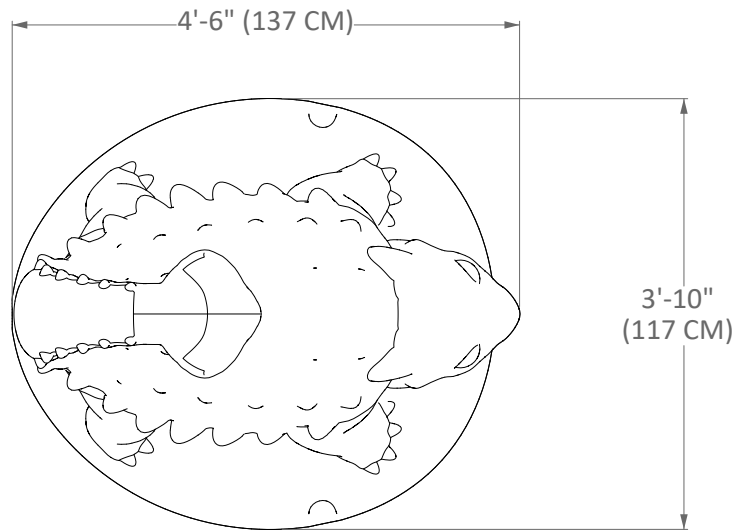

Model: F2167

4 GPM at 3 PSI (15 LPM at 0.21 BAR)

4'-6" / 3'-10" / 3'-1"
(137 / 117 / 94 CM)

Features & Benefits

- Can enhance your facility's theme.
- Coated with Aqua Armor - the most durable Chlorine UV and vandal resistant coating in the industry.
- Interchangeable with other Fun Forms™ spray features.
- ASTM compliant.

CREATING COMPELLING AQUATIC PLAY EXPERIENCES
512.392.1155 | www.waterodyssey.com

Specifications

Model Number: F2167

Age Group: Designated for ages 5 - 12

Construction: Hard foam core with Aqua Armor™ (structural elastomeric polymer outer shell)

Hydraulic Requirements: 4 GPM at 3 PSI (15 LPM at 0.21 BAR)

Dimensions: L / W / H: 4'-6" / 3'-10" / 3'-1" (137 / 117 / 94 CM)

Note: Refer to "Installation Detail" for additional installation procedure.

Dino Anky