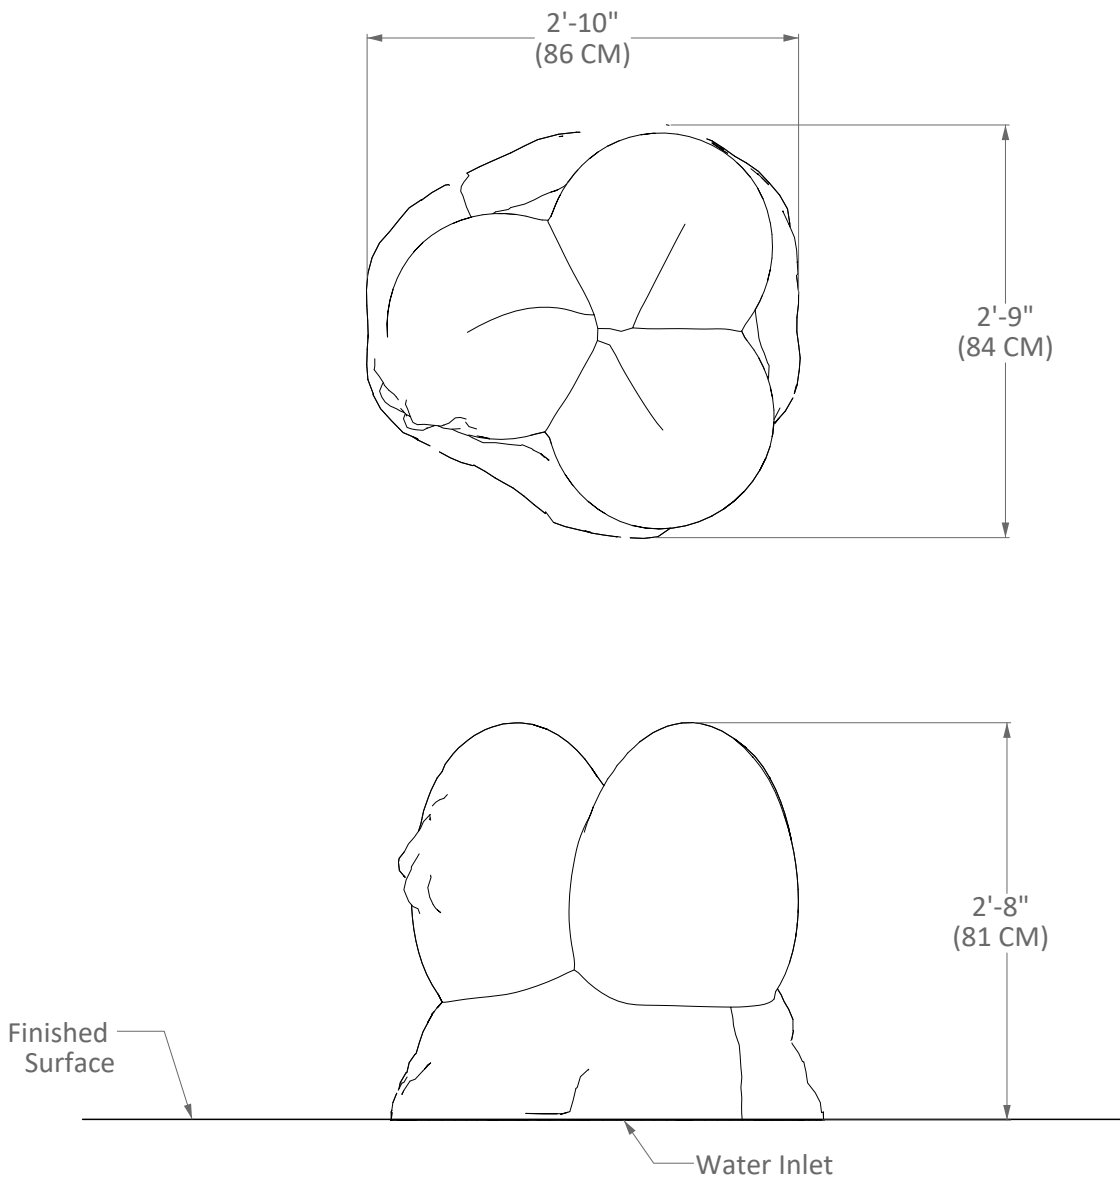

Model: F3095

16 GPM at 3 PSI (61 LPM at 0.21 BAR)

2'-10" / 2'-9" / 2'-8"
(86 / 84 / 81 CM)

Features & Benefits

- Can enhance your facility's theme.
- Coated with Aqua Armor - the most durable Chlorine UV and vandal resistant coating in the industry.
- Interchangeable with other Fun Forms™ spray features.
- ASTM compliant.

CREATING COMPELLING AQUATIC PLAY EXPERIENCES
512.392.1155 | www.waterodyssey.com

Specifications

Model Number: F3095

Age Group: Designated for ages 2 - 5

Construction: Hard foam core with Aqua Armor™ (structural elastomeric polymer outer shell).

Anchors: 1/4"-20 stainless steel epoxy anchors (Supplied)

Fasteners: 1/4"-20 Tamper-resistant stainless steel (Supplied)

Spacers: As required. Must be non-ferrous. (By Installer).

Supply Line: 1" NPT Sch 80 PVC or Brass coupling connection (By Installer)

Hydraulic Requirements: 16 GPM at 3 PSI (61 LPM at 0.21 BAR)

Dimensions: L / W / H: 2'-10" / 2'-9" / 2'-8" (86 / 84 / 81 CM)

Note: Refer to "Installation Detail" for additional installation procedure.

Dino Eggs