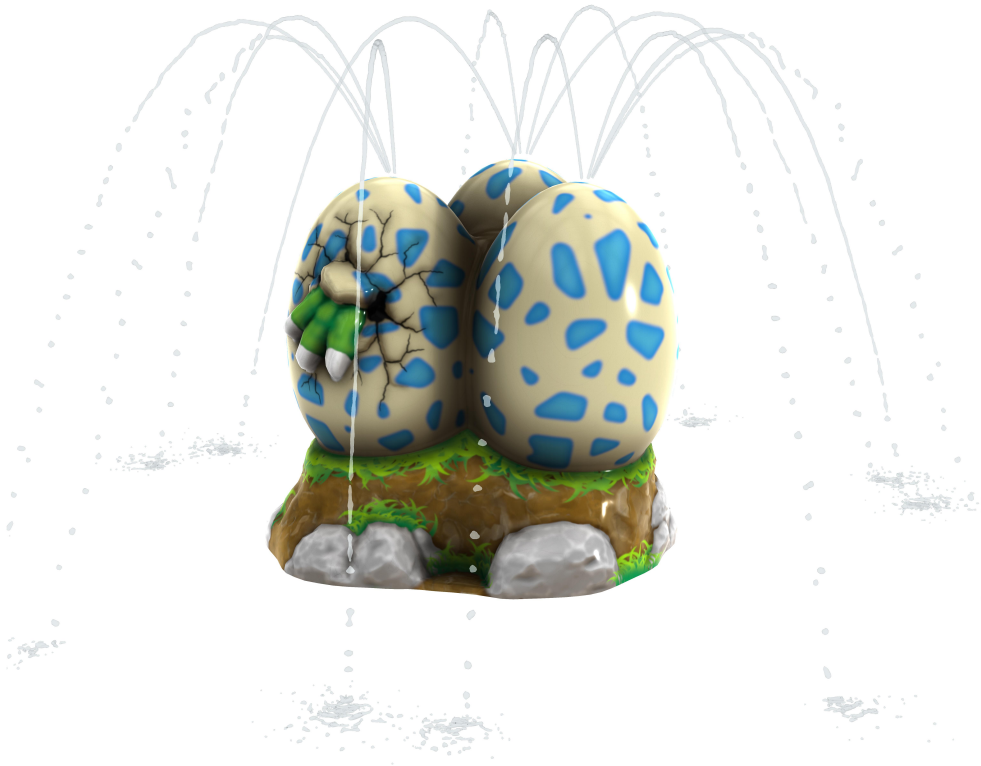

FunForms™ Aqua Spouts

THEMED CREATIONS WITH COOL SPRAY EFFECTS

WATER ODYSSEY™
BY FOUNTAIN PEOPLE
A PLAYCORE Company

Dino Eggs

Note: Final product may vary from rendering.

Activity

Dinosaur splash pad theming comes alive with the Dino Eggs Aqua Spout! This dinosaur-themed spray feature emits a web of streams from the top of each dinosaur egg and is ideal for themed spray park and splash pad designs.

Model: F3095

16 GPM at 3 PSI (61 LPM at 0.21 BAR)

2'-10" / 2'-9" / 2'-8"
(86 / 84 / 81 CM)

Features & Benefits

- Can enhance your facility's theme.
- Coated with Aqua Armor - the most durable Chlorine UV and vandal resistant coating in the industry.
- Interchangeable with other Fun Forms™ spray features.
- ASTM compliant.

CREATING COMPELLING AQUATIC PLAY EXPERIENCES
512.392.1155 | www.waterodyssey.com

Specifications

Model Number: F3095

Age Group: Designated for ages 2 - 5

Construction: Hard foam core with Aqua Armor™ (structural elastomeric polymer outer shell).