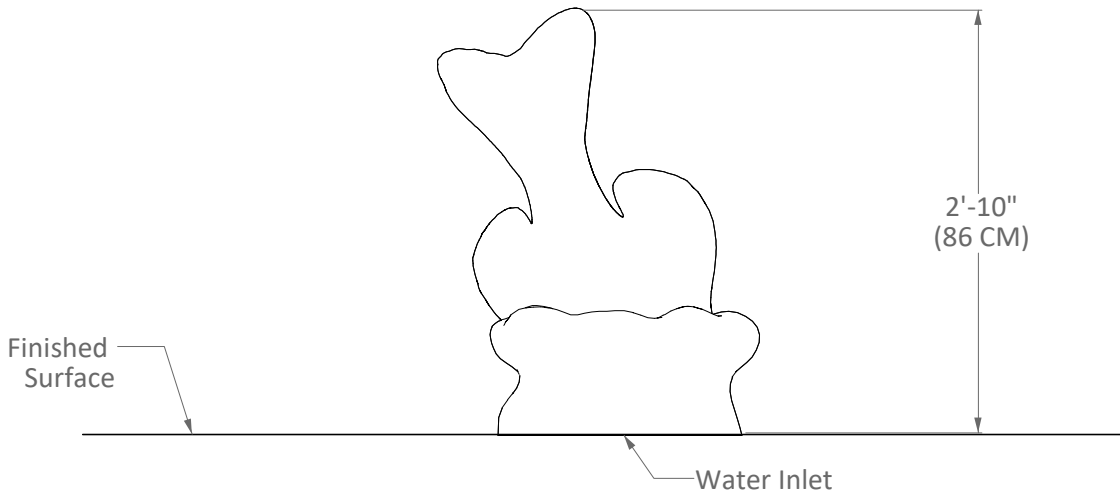

FunForms™ Aqua Spouts

THEMED CREATIONS WITH COOL SPRAY EFFECTS

WATER ODYSSEY™
BY FOUNTAIN PEOPLE
A PLAYCORE Company

Bass Tail

Note: Final product may vary from rendering.

Activity

This colorful aquatic play product creates the illusion of a bass fish jumping into the water, featuring arching tunnels of water that spray from either side of the bass' tail. Pair with the Bass Head and Bass Body Aqua Spouts for a complete, three-piece aquatic play feature.

Model: F3092

16 GPM at 3 PSI (61 LPM at 0.21 BAR)

2'-2" / 1'-8" / 2'-10"
(66 / 51 / 86 CM)

Features & Benefits

- Can enhance your facility's theme.
- Coated with Aqua Armor - the most durable Chlorine UV and vandal resistant coating in the industry.
- Interchangeable with other Fun Forms™ spray features.
- ASTM compliant.

CREATING COMPELLING AQUATIC PLAY EXPERIENCES
512.392.1155 | www.waterodyssey.com

Specifications

Model Number: F3092

Age Group: Designated for ages 2 - 5

Construction: Hard foam core with Aqua Armor™ (structural elastomeric polymer outer shell).

Hydraulic Requirements: 16 GPM at 3 PSI (61 LPM at 0.21 BAR)

Dimensions: L / W / H: 2'-2" / 1'-8" / 2'-10" (66 / 51 / 86 CM)

Note: Refer to "Installation Detail" for additional installation procedure.

Bass Tail