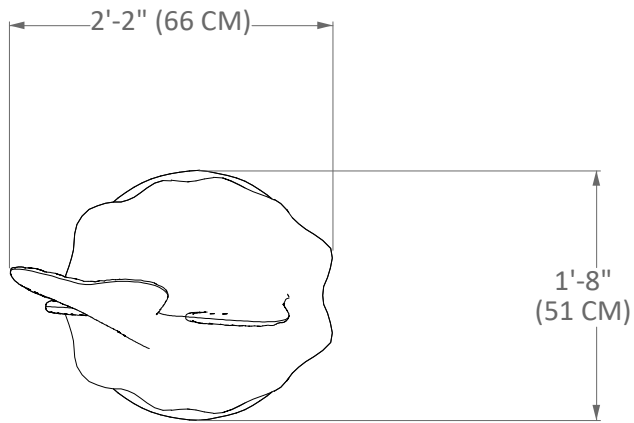

CREATING COMPELLING AQUATIC PLAY EXPERIENCES
512.392.1155 | www.waterodyssey.com

Specifications

Model Number: F3092

Age Group: Designated for ages 2 - 5

Construction: Hard foam core with Aqua Armor™ (structural elastomeric polymer outer shell).

Hydraulic Requirements: 16 GPM at 3 PSI (61 LPM at 0.21 BAR)

Dimensions: L / W / H: 2'-2" / 1'-8" / 2'-10" (66 / 51 / 86 CM)

Note: Refer to "Installation Detail" for additional installation procedure.

Bass Tail