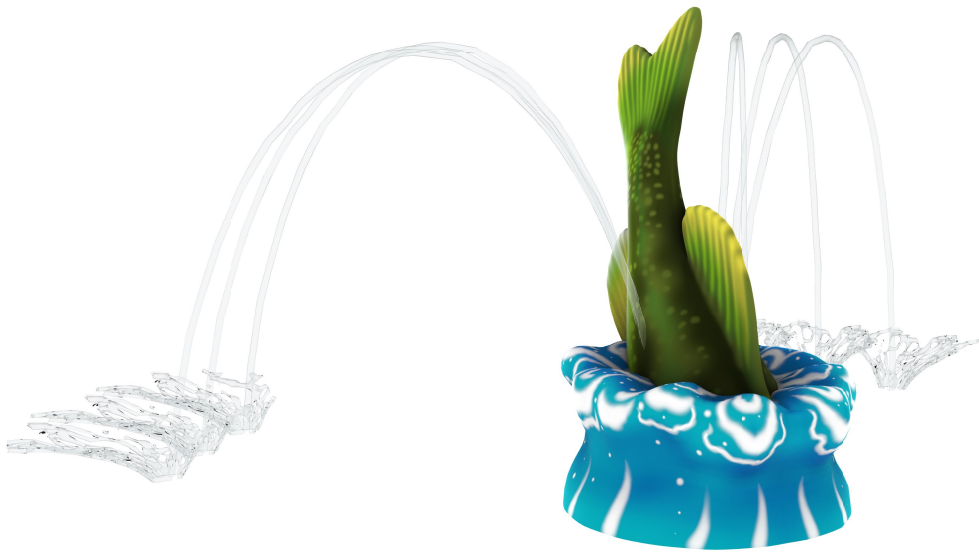

FunForms™ Aqua Spouts

THEMED CREATIONS WITH COOL SPRAY EFFECTS

WATER ODYSSEY™
BY FOUNTAIN PEOPLE
A PLAYCORE Company

Bass Tail

Note: Final product may vary from rendering.

Activity

This colorful aquatic play product creates the illusion of a bass fish jumping into the water, featuring arching tunnels of water that spray from either side of the bass' tail. Pair with the Bass Head and Bass Body Aqua Spouts for a complete, three-piece aquatic play feature.

Model: F3092

16 GPM at 3 PSI (61 LPM at 0.21 BAR)

2'-2" / 1'-8" / 2'-10"
(66 / 51 / 86 CM)

Features & Benefits

- Can enhance your facility's theme.
- Coated with Aqua Armor - the most durable Chlorine UV and vandal resistant coating in the industry.
- Interchangeable with other Fun Forms™ spray features.
- ASTM compliant.

CREATING COMPELLING AQUATIC PLAY EXPERIENCES
512.392.1155 | www.waterodyssey.com

Specifications

Model Number: F3092

Age Group: Designated for ages 2 - 5

Construction: Hard foam core with Aqua Armor™ (structural elastomeric polymer outer shell).