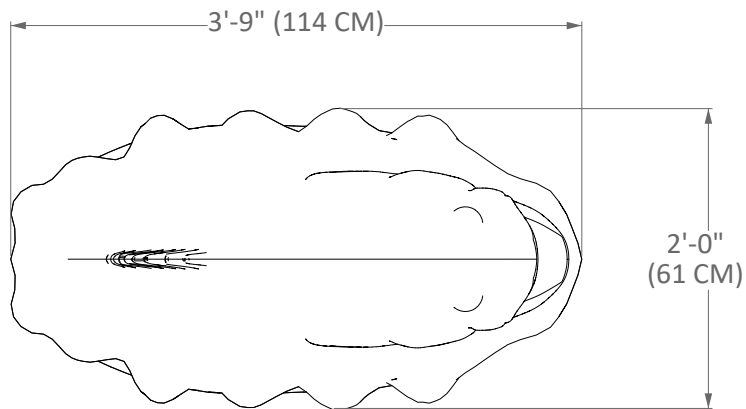

CREATING COMPELLING AQUATIC PLAY EXPERIENCES
512.392.1155 | www.waterodyssey.com

Specifications

Model Number: F3090

Age Group: Designated for ages 2 - 5

Construction: Hard foam core with Aqua Armor™ (structural elastomeric polymer outer shell).

Hydraulic Requirements: 16 GPM at 3 PSI (61 LPM at 0.21 BAR)

Dimensions: L / W / H: 3'-9" / 2'-0" / 2'-1" (114 / 61 / 64 CM)

Note: Refer to "Installation Detail" for additional installation procedure.

Bass Head