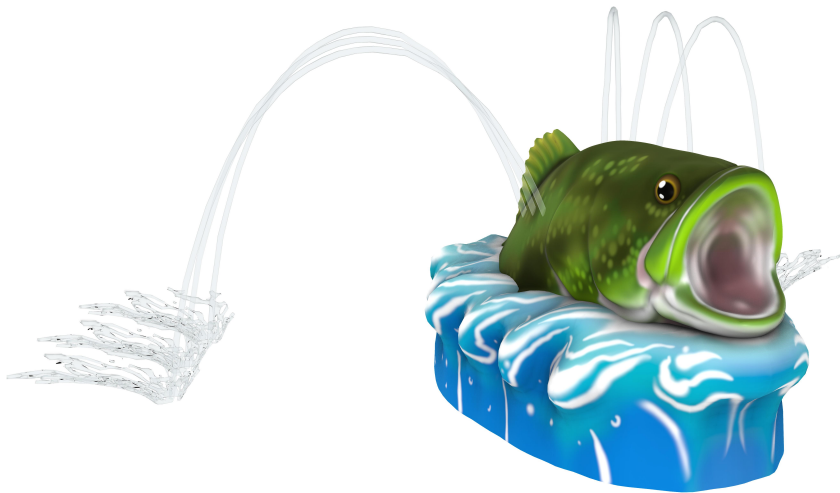

FunForms™ Aqua Spouts

THEMED CREATIONS WITH COOL SPRAY EFFECTS

WATER ODYSSEY™
BY FOUNTAIN PEOPLE
A PLAYCORE Company

Bass Head

Note: Final product may vary from rendering.

Activity

Transport patrons to a natural lake and river setting with the Bass Head Aqua Spout! This playful feature emits two tunnels of water on either side of its head and a vertical stream of water from its mouth, providing an immersive aquatic play experience. Pair with the Bass Body and Bass Tail Aqua Spouts for a complete, three-piece aquatic play feature.

Model: F3090

16 GPM at 3 PSI (61 LPM at 0.21 BAR)

3'-9" / 2'-0" / 2'-1"
(114 / 61 / 64 CM)

Features & Benefits

- Can enhance your facility's theme.
- Coated with Aqua Armor - the most durable Chlorine UV and vandal resistant coating in the industry.
- Interchangeable with other Fun Forms™ spray features.
- ASTM compliant.

CREATING COMPELLING AQUATIC PLAY EXPERIENCES
512.392.1155 | www.waterodyssey.com

Specifications

Model Number: F3090

Age Group: Designated for ages 2 - 5

Construction: Hard foam core with Aqua Armor™ (structural elastomeric polymer outer shell).