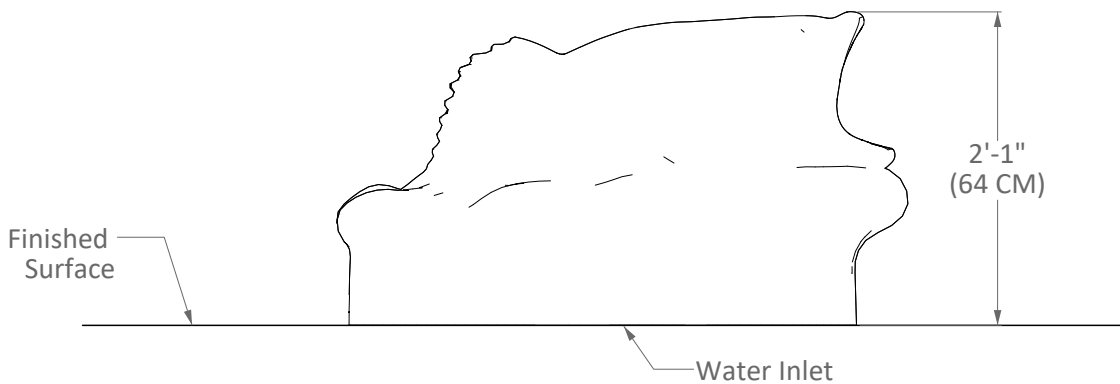

FunForms™ Aqua Spouts

THEMED CREATIONS WITH COOL SPRAY EFFECTS

WATER ODYSSEY™
BY FOUNTAIN PEOPLE
A PLAYCORE Company

Bass Head

Note: Final product may vary from rendering.

Activity

Transport patrons to a natural lake and river setting with the Bass Head Aqua Spout! This playful feature emits two tunnels of water on either side of its head and a vertical stream of water from its mouth, providing an immersive aquatic play experience. Pair with the Bass Body and Bass Tail Aqua Spouts for a complete, three-piece aquatic play feature.

CREATING COMPELLING AQUATIC PLAY EXPERIENCES
512.392.1155 | www.waterodyssey.com

Specifications

Model Number: F3090

Age Group: Designated for ages 2 - 5

Construction: Hard foam core with Aqua Armor™ (structural elastomeric polymer outer shell).

Anchors: 1/4"-20 stainless steel epoxy anchors (Supplied)

Fasteners: 1/4"-20 Tamper-resistant stainless steel (Supplied)

Spacers: As required. Must be non-ferrous. (By Installer).

Supply Line: 1" NPT Sch 80 PVC or Brass coupling connection (By Installer)

Hydraulic Requirements: 16 GPM at 3 PSI (61 LPM at 0.21 BAR)

Dimensions: L / W / H: 3'-9" / 2'-0" / 2'-1" (114 / 61 / 64 CM)

Note: Refer to "Installation Detail" for additional installation procedure.

Bass Head