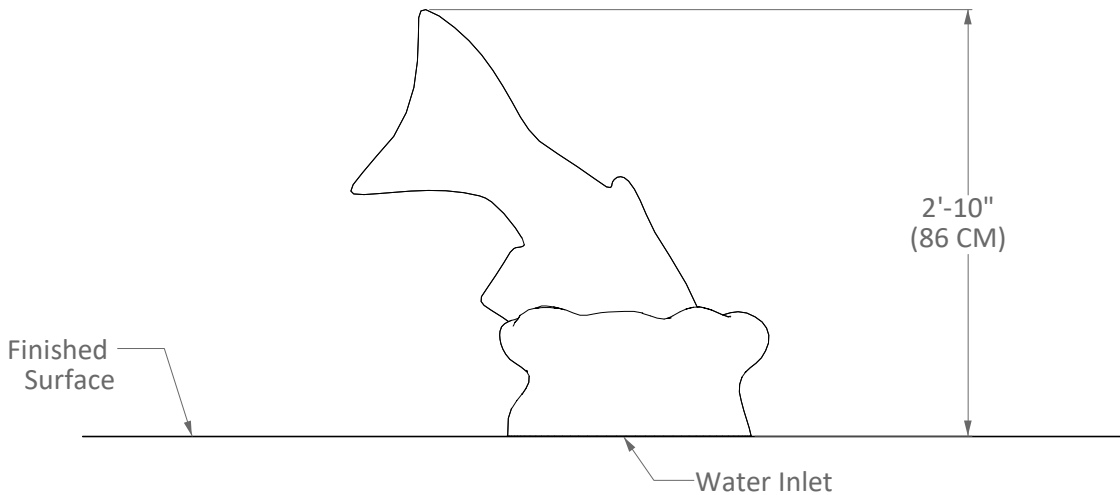

FunForms™ Aqua Spouts

THEMED CREATIONS WITH COOL SPRAY EFFECTS

WATER ODYSSEY™
BY FOUNTAIN PEOPLE
A PLAYCORE Company

Salmon Tail

Note: Final product may vary from rendering.

Activity

This fish creates upward-arching streams from its splash as it dives back into the water. Pair with the Salmon Body and Salmon Head Aqua Spouts for a complete, three-piece aquatic play feature.

Model: F3080

13 GPM at 6 PSI (49 LPM at 0.41 BAR)

2'-9" / 1'-8" / 2'-10"
(84 / 51 / 86 CM)

Features & Benefits

- Can enhance your facility's theme.
- Coated with Aqua Armor - the most durable Chlorine UV and vandal resistant coating in the industry.
- Interchangeable with other Fun Forms™ spray features.
- ASTM compliant.

CREATING COMPELLING AQUATIC PLAY EXPERIENCES
512.392.1155 | www.waterodyssey.com

Specifications

Model Number: F3080

Age Group: Designated for ages 2 - 5

Construction: Hard foam core with Aqua Armor™ (structural elastomeric polymer outer shell).

Hydraulic Requirements: 13 GPM at 6 PSI (49 LPM at 0.41 BAR)

Dimensions: L / W / H: 2'-9" / 1'-8" / 2'-10" (84 / 51 / 86 CM)

Note: Refer to "Installation Detail" for additional installation procedure.

Salmon Tail