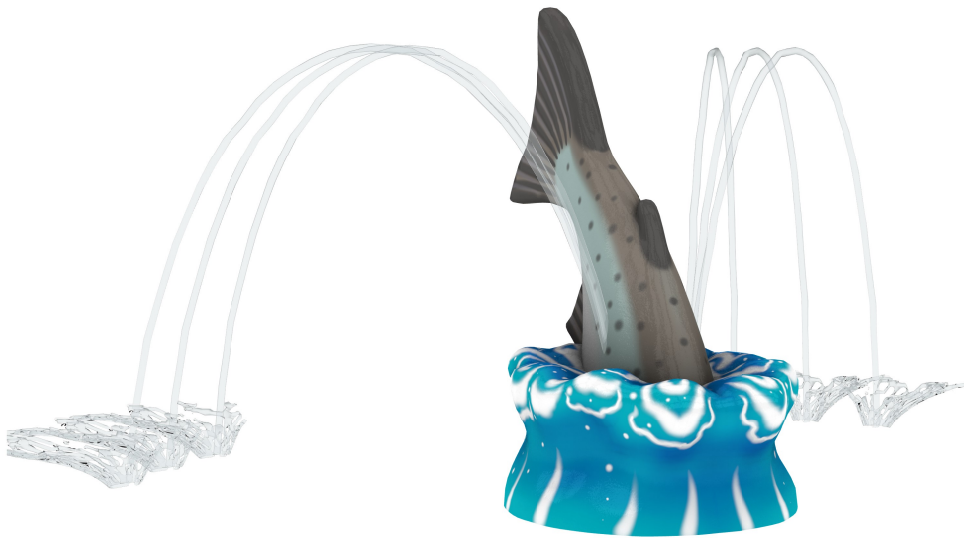

FunForms™ Aqua Spouts

THEMED CREATIONS WITH COOL SPRAY EFFECTS

WATER ODYSSEY™
BY FOUNTAIN PEOPLE
A PLAYCORE Company

Salmon Tail

Note: Final product may vary from rendering.

Activity

This fish creates upward-arching streams from its splash as it dives back into the water. Pair with the Salmon Body and Salmon Head Aqua Spouts for a complete, three-piece aquatic play feature.

Model: F3080

13 GPM at 6 PSI (49 LPM at 0.41 BAR)

2'-9" / 1'-8" / 2'-10"
(84 / 51 / 86 CM)

Features & Benefits

- Can enhance your facility's theme.
- Coated with Aqua Armor - the most durable Chlorine UV and vandal resistant coating in the industry.
- Interchangeable with other Fun Forms™ spray features.
- ASTM compliant.

CREATING COMPELLING AQUATIC PLAY EXPERIENCES
512.392.1155 | www.waterodyssey.com

Specifications

Model Number: F3080

Age Group: Designated for ages 2 - 5

Construction: Hard foam core with Aqua Armor™ (structural elastomeric polymer outer shell).

Anchors: 1/4"-20 stainless steel epoxy anchors (Supplied)

Fasteners: 1/4"-20 Tamper-resistant stainless steel (Supplied)

Spacers: As required. Must be non-ferrous. (By Installer).

Supply Line: 1" NPT Sch 80 PVC or Brass coupling connection (By Installer)