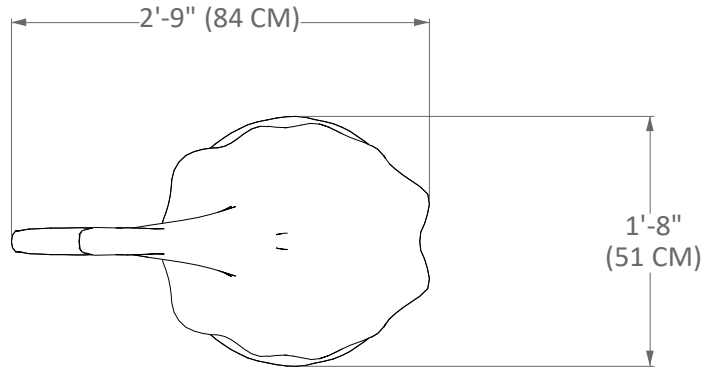

Specifications

Model Number: F3080

Age Group: Designated for ages 2 - 5

Construction: Hard foam core with Aqua Armor™ (structural elastomeric polymer outer shell).

Anchors: 1/4"-20 stainless steel epoxy anchors (Supplied)

Fasteners: 1/4"-20 Tamper-resistant stainless steel (Supplied)

Spacers: As required. Must be non-ferrous. (By Installer).

Supply Line: 1" NPT Sch 80 PVC or Brass coupling connection (By Installer)

Hydraulic Requirements: 13 GPM at 6 PSI (49 LPM at 0.41 BAR)

Dimensions: L / W / H: 2'-9" / 1'-8" / 2'-10" (84 / 51 / 86 CM)

Note: Refer to "Installation Detail" for additional installation procedure.