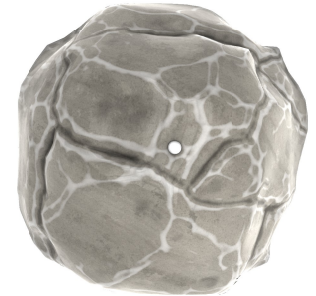

# FunForms™ Aqua Sprayers

THEMED CREATIONS WITH COOL SPRAY EFFECTS

**WATER ODYSSEY™**  
BY FOUNTAIN PEOPLE  
A PLAYCORE Company

## Large Rock

**Note:** Final product may vary from rendering.

### Activity

This spray feature emits arching fans of water from its top. Pair with multiple rocks and nature-inspired spray features to create natural-looking aquatic play space.