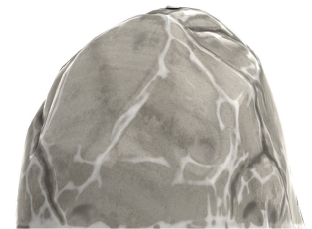

## Large Rock

**Note:** Final product may vary from rendering.

### Activity

This spray feature emits arching fans of water from its top. Pair with multiple rocks and nature-inspired spray features to create natural-looking aquatic play space.