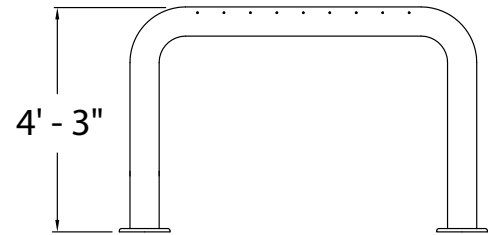

Water Rail™ W062

Activity: The Water Rail™ sprays multiple solid streams of water.

Options: Hand Wheel; Activator Button.

Height	Throw	GPM	psi
4ft	8ft	31	5
Height	Throw	LPM	bar
1.22m	2.44m	117	.34

WATER ODYSSEY™
 BY FOUNTAIN PEOPLE, INC.
 POST OFFICE BOX 807
 SAN MARCOS, TX 78667-0807
 (512) 392-1155
www.waterodyssey.com