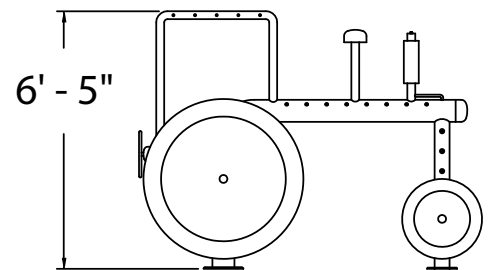

Trickle Tractor™

W157

Activity: The fearsome five-piece Sea Dragon™ is an ideal piece for a medium to large

Activity: The Trickle Tractor™ turns a rural icon into an interactive aquatic play element.

The rear hand wheel controls the flow of water through the structure while the front “crank” creates a steamy mist effect from the muffler.

Options: Activator Button.

GPM	CGPM*	psi	Cpsi*
42-62	17-22	20	20

LPM	CLPM*	bar	Cbar*
159-235	64-83	1.38	1.38

*Water Conserving Version Catalog #: W157C

WATER ODYSSEY™
BY FOUNTAIN PEOPLE, INC.
POST OFFICE BOX 807
SAN MARCOS, TX 78667-0807
(512)392-1155
www.waterodyssey.com